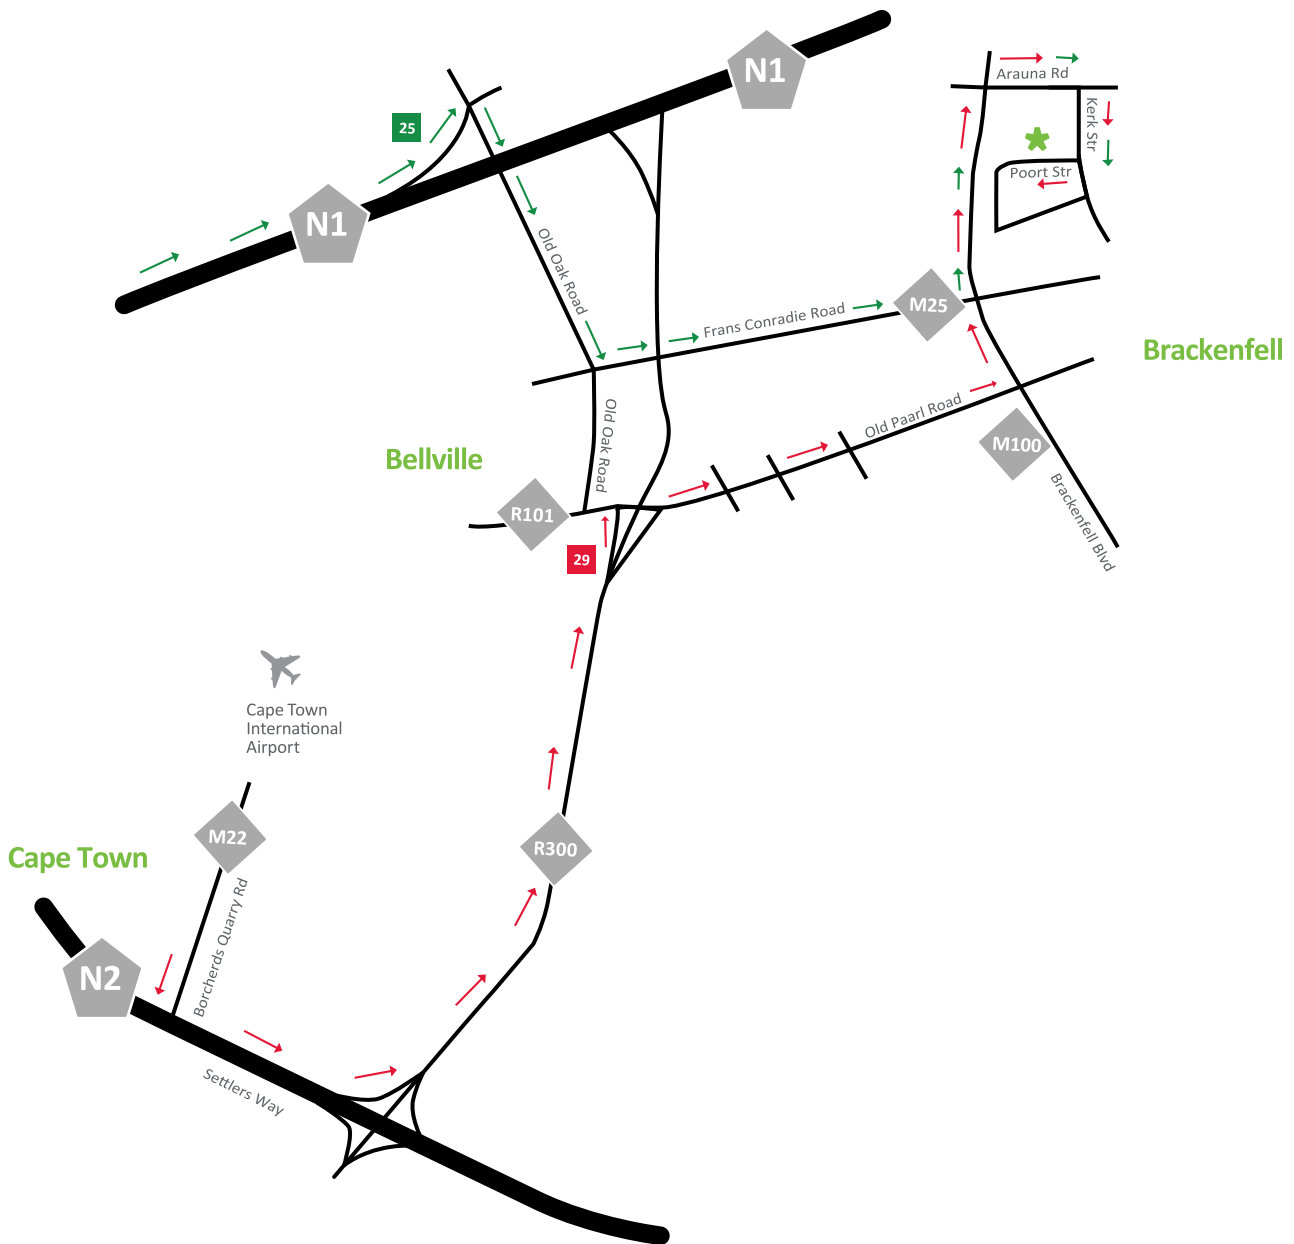

DIRECTIONS

DIRECTIONS FROM N2

- From Cape Town International Airport, depart South
- Turn left, and then immediately turn right onto Airport Business Park
- Turn left onto M22 / Borchers Quarry Road
- Take ramp left for N2 / Settlers Way
- Take Exit 22A toward R300 / Belville
- Continue straight on R300 and turn off at **Exit 29**
- Turn right onto Old Paarl Road
- Turn left onto Brackenfell Boulevard
- Turn right onto Arauna Road, and right again onto Kerk Street
- Turn right onto Poort Street and continue straight until DR*CR offices on the right